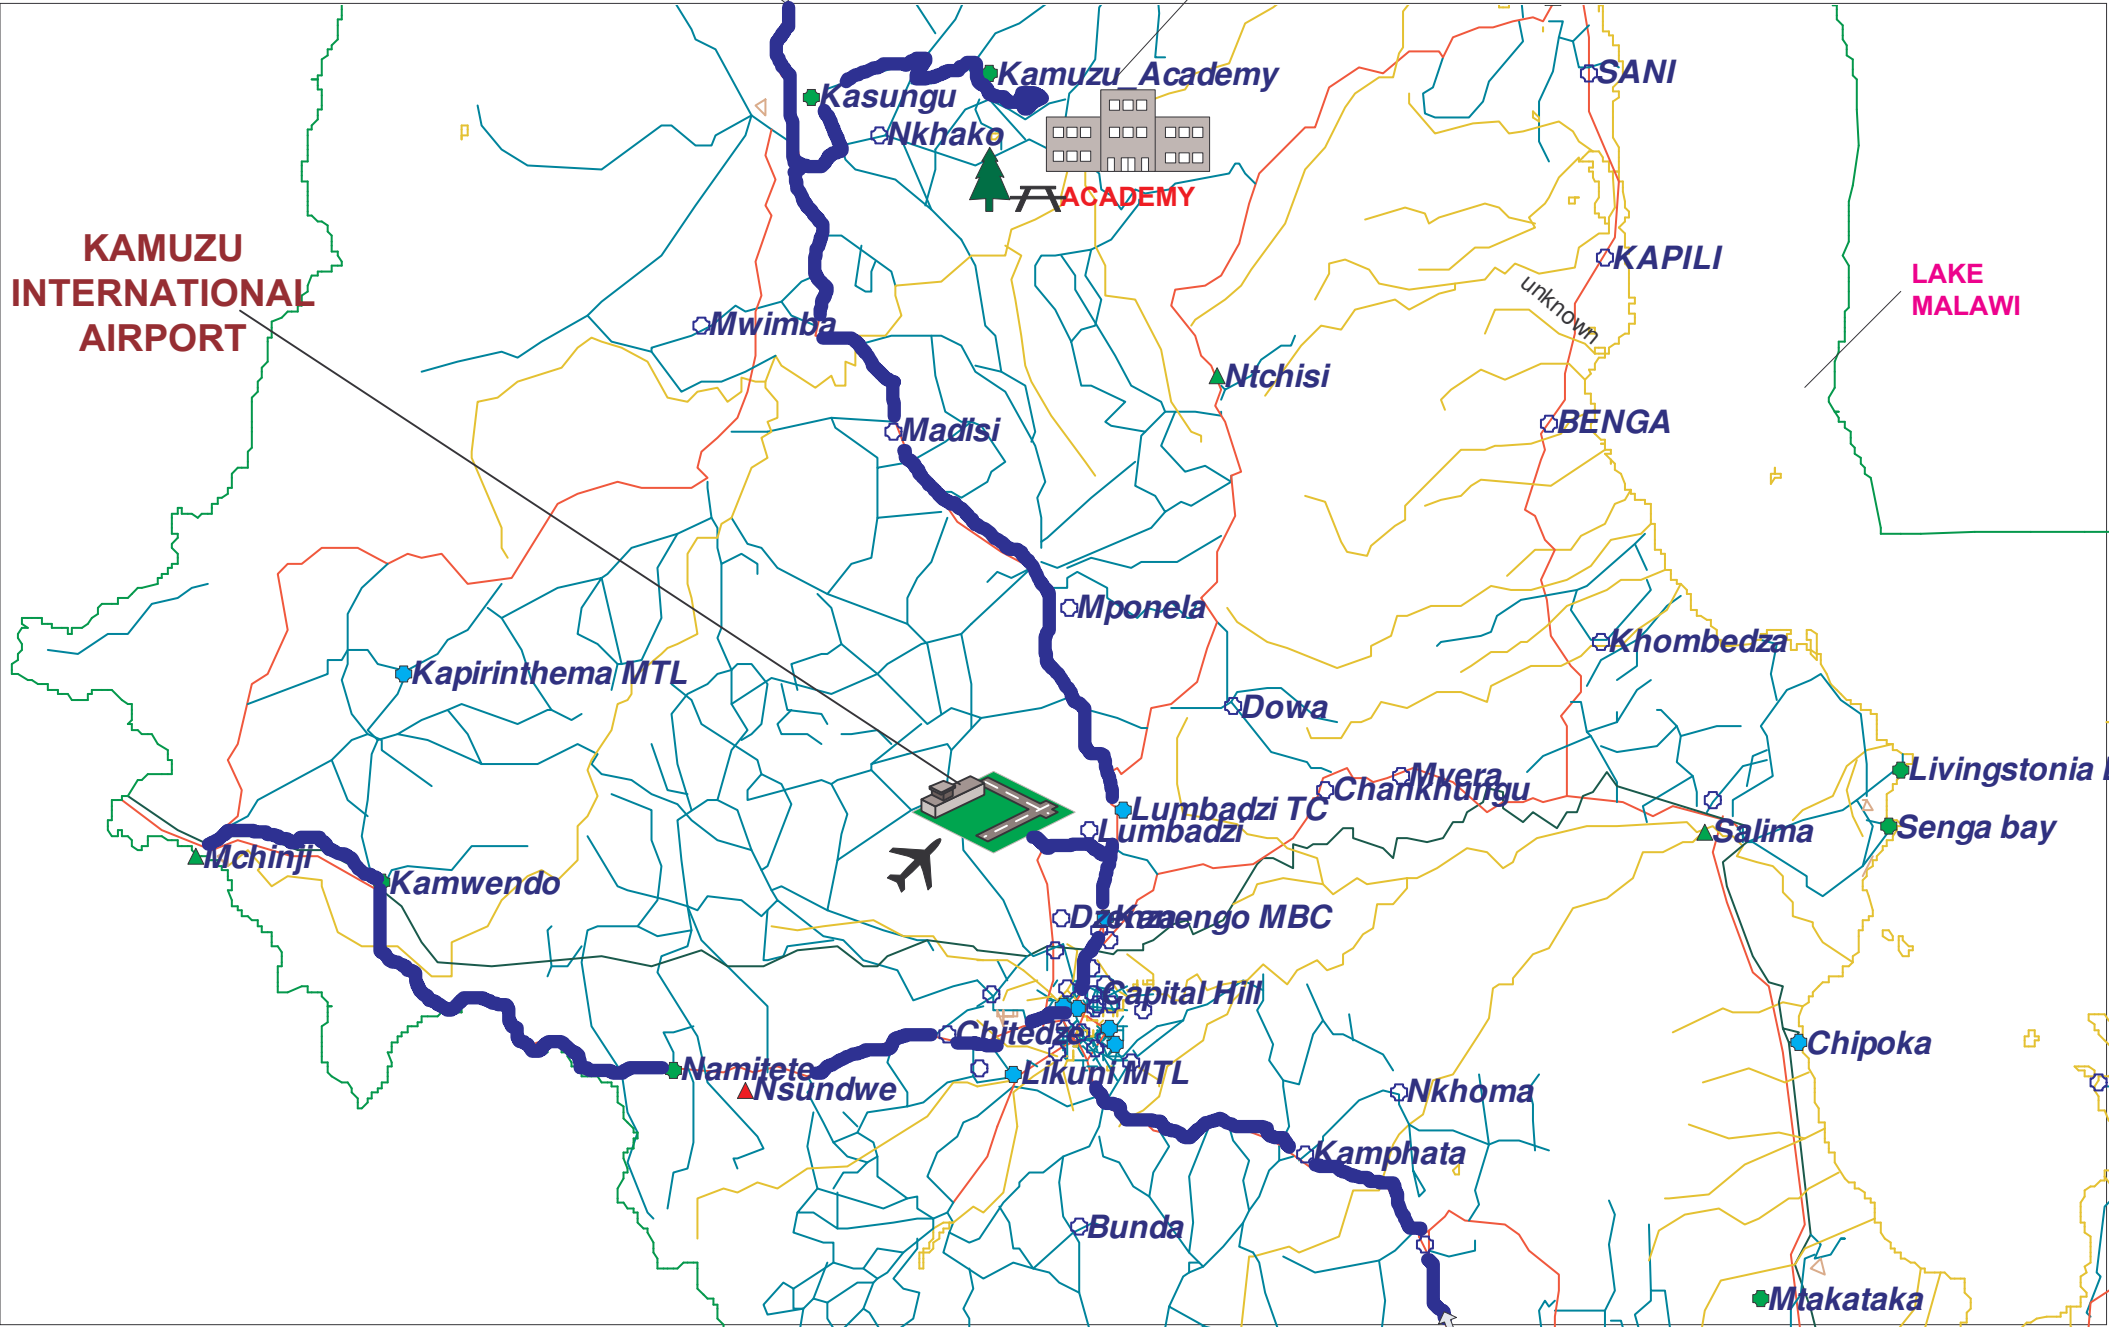

SONGWEE

DISTANCES IN
KM

KARONGA

KARONGA

SONGWEE TO KASUNGU:	500 KM
MCHINJI TO LILONGWE:	120 KM
LILONGWE TO KASUNGU:	120 KM
KASUNGU TO ACADEMY:	25 KM
DEDZA TO LILONGWE:	100 KM
MWANZA TO LILONGWE:	320 KM
BLANTYRE TO LILONGWE:	320 KM

MZUZU

**KAMUZU
ACADEMY**

**KAMUZU
INTERNATIONAL
AIRPORT**

LAKE MALAWI

IGL 2009

MCHINJI

LILONGWE

DEDZA

ZOMBA

MWANZA

ZALEWA
ROADBLOCK &
BRIDGE

MULOZA
BORDER

CHILEKA AIRPORT

BLANTYRE

FROM KARONGA

2009 IGL
IS HERE

KAMUZU
INTERNATIONAL
AIRPORT

LAKE
MALAWI

FROM DEDZA